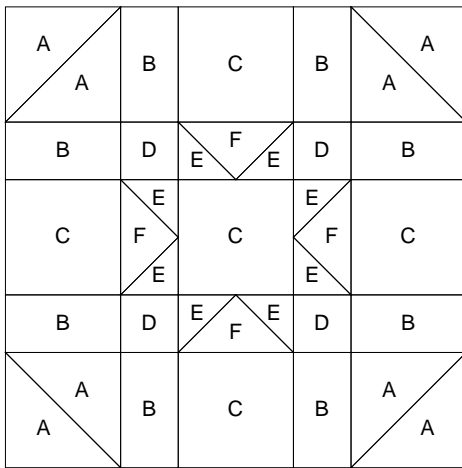

Army Star

Key Block (1/5 actual size)

Cutting Diagrams

4 patches

4 patches

8 patches

4 patches

1 patch