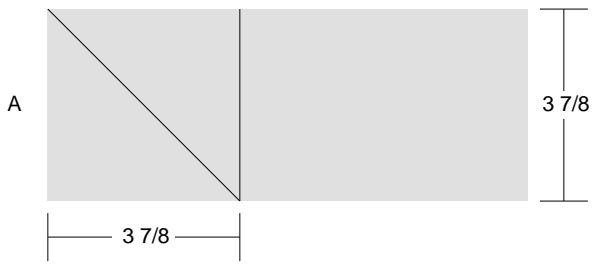

# Diamond in the Square

Key Block (41/100 actual size)

## Cutting Diagrams