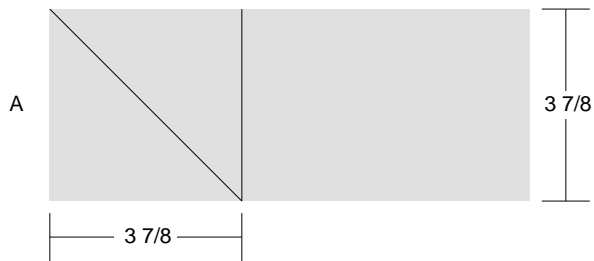

Diamond in the Square

Key Block (41/100 actual size)

Cutting Diagrams

Patch Count